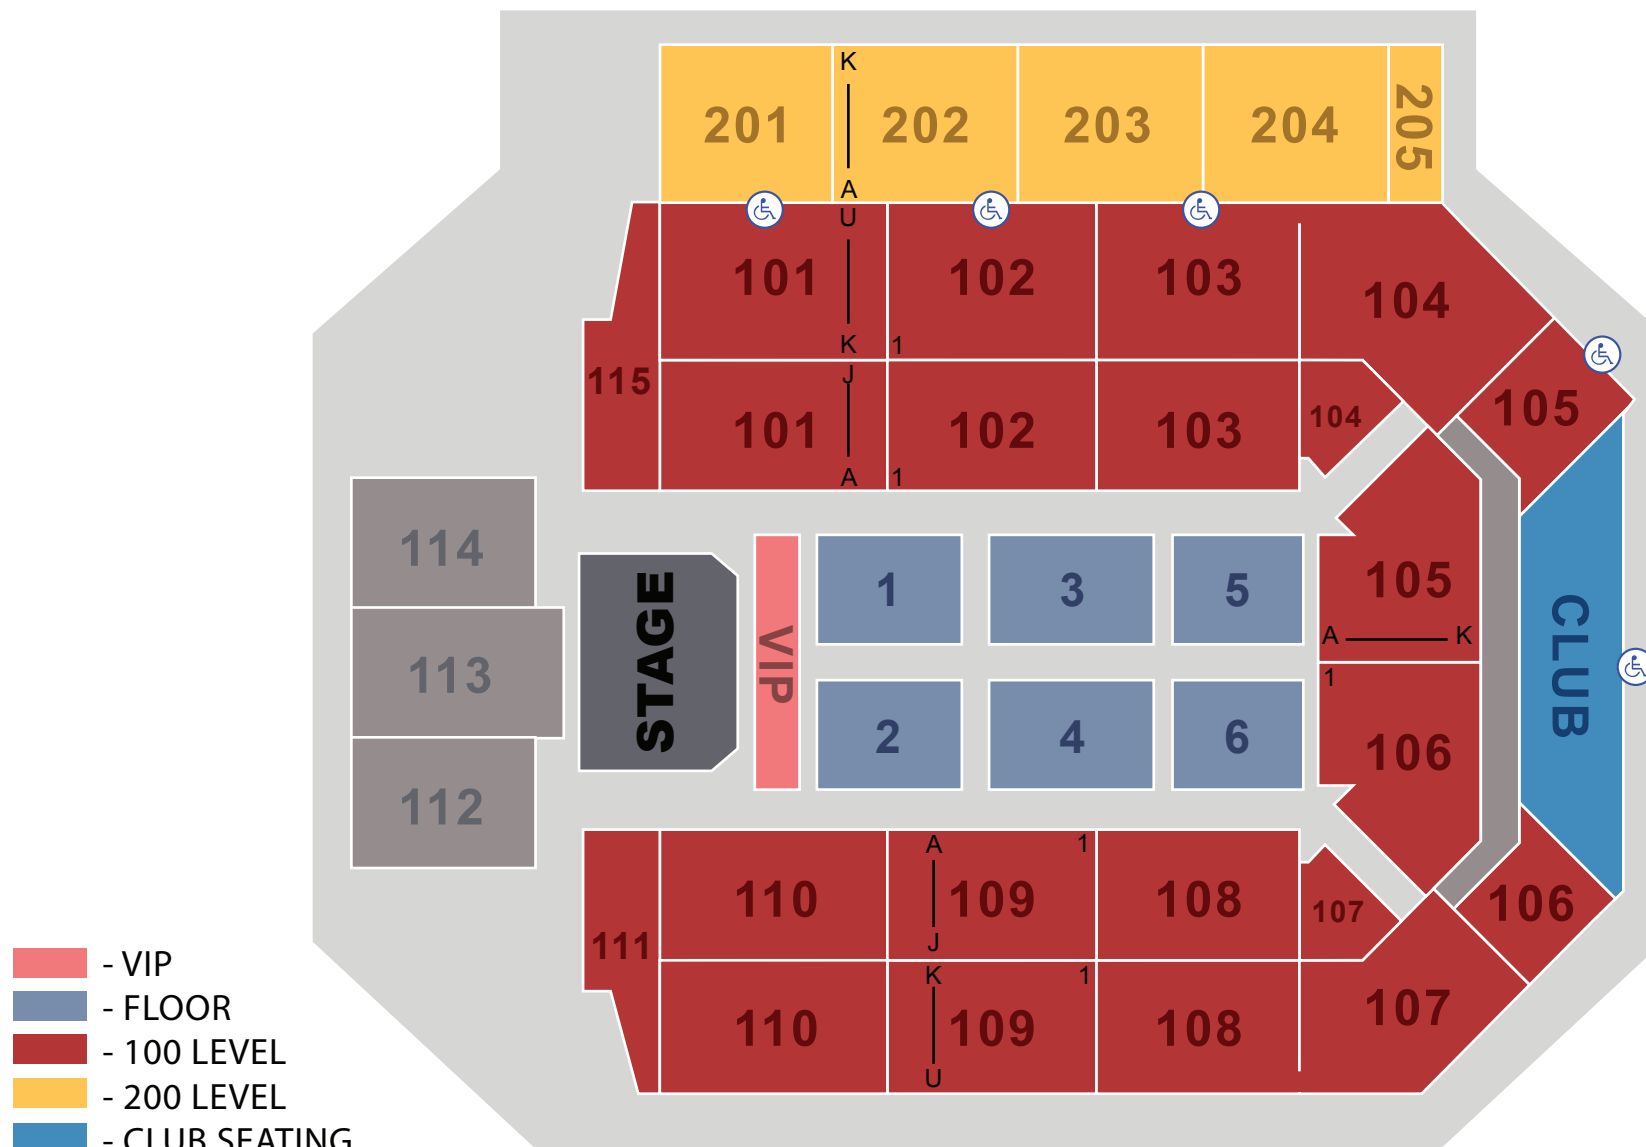

Virginia State University

PETERSBURG, VA

ENDSTAGE

- VIP
- FLOOR
- 100 LEVEL
- 200 LEVEL
- CLUB SEATING
- ACCESSIBLE